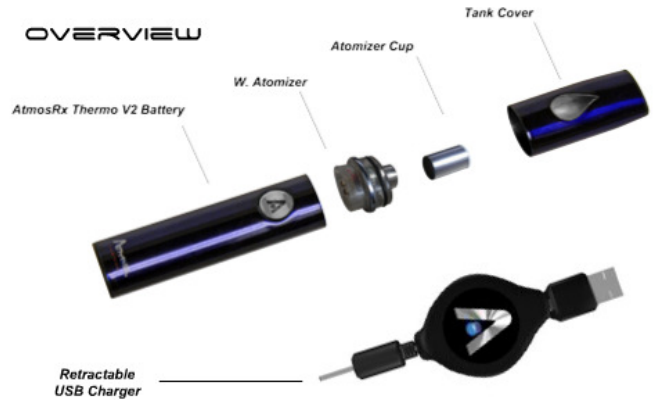

STARTER KIT CONTENTS

1. 1 – Atmos Thermo W pouch
2. 1 – Tank Cover
3. 1 – Atomizer Cup
4. 1 – W Atomizer
5. 1 – Battery with illuminating LED Power Button light and charging port
6. 1 – Retractable USB charger

3

PREPARING & PACKING

1. Remove the Tank Cover.
2. Remove the Atomizer Cup from the atomizer.
3. Use vaporizer tool to pack the Atomizer Cup with concentrated essential oils.
4. Apply reasonable amount of concentrated essential oils.
5. Attach the Atomizer Cup to the atomizer.
6. Reconnect the tank cover to the base of the unit.

PACKING ATOMIZER CUP

1. Remove silicone lid/load Atomizer Cup with concentrated essential oils.
2. Reinsert silicone, Reconnect the tank cover to the base of the unit.

5

INITIAL CHARGE

We recommend charging your AtmosRX® Thermo W device for at least 6 hours on the first charge. This will condition the battery for future battery life span.

CHARGING

Charge your Thermo W vaporizer for approximately 2 hours. The tip of the battery LED light will be red while charging and will turn off when the battery is full. Remove battery from charger once the battery is full.

When the Power Button LED light blinks 15 times the device needs to be recharged.

SEVERAL CHARGING OPTIONS

USB charger – Connect directly to any USB port.

Wall adapter – Works in conjunction with the USB charger.

Car adapter – Works in conjunction with the USB charger.

7

OVERVIEW

4

ACTIVATING

To use your AtmosRX® Thermo W follow these easy steps:

1. Place Tank Cover in your mouth.
2. Push the power button to heat your concentrated essential oils.
3. Inhale.
4. Enjoy.

LOCKING / UNLOCKING FUNCTION

To lock and unlock the AtmosRX® Thermo W follow these easy steps:

1. Press the power button 3 times in a rapid succession.
2. The LED lights will flash blue, orange, and red
3. The battery will lock.
4. Repeat steps 1-3 to unlock the battery.

6

TIPS

- Low Battery Indicator - Power Button LED light will flash 15 times.
- Locking Function – press the power button LED light 3 times in a rapid succession to lock and unlock the vaporizer. The LED light will blink 2 times to indicate that the function was registered.
- Battery cut off time: 15 seconds after continuous use the battery will shut off and the power button LED light will blink 8 times.
- The power will shut off after the power button is held for 15 seconds.

8